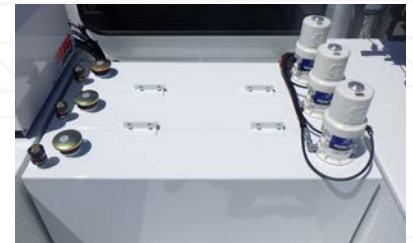

BED MOUNTED OIL SYSTEMS